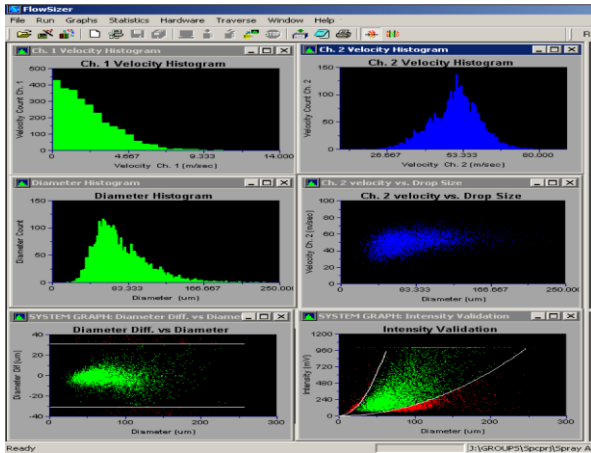

源自意大利的高压细水雾技术，意安消防自有核心技术的喷嘴，EA Mist GunJet™ 喷枪确保最好的雾滴分布，采用最少水量达到最快的灭火效果

The EA core nozzle technology ensures that EA Mist GunJet™ have best droplet distribution and uses the minimum amount of water to achieve the fastest fire suppression