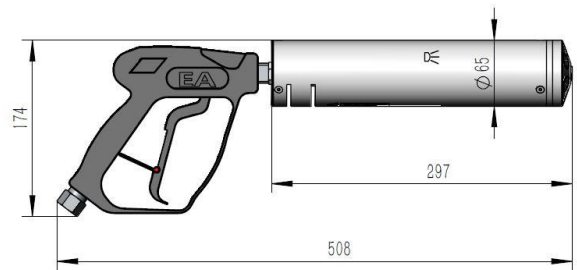

意安消防
EA Fire Fighting

源自意大利的消防技术
Fire Fighting Technology from Italy

EA Mist GunJet™ 系列高压细水雾喷枪参数表
EA Mist GunJet™ high-pressure water mist gun datasheet

尺寸: 508x 174mm (长 x 宽)
Dimensions: 508 x 174mm (L x W)
重量: 3 kg
Weight: 3 kg
最大工作压力: 150BAR (2175 p.s.i.)
Max working pressure: 150BAR (2175 p.s.i.)
接头形式: F G3/8'
Connector type: F G3/8'

卷盘单元尺寸: 500 x 400 x 600mm (长 x 宽 x 高 mm)

Dimensions of hose reel unit: 500 x 400 x 600mm (L x W x H)

高压软管长度: 40M (客户定制: 10M-60M)

Length of high-pressure hose: 40M (Customized: 10M-60M)

高压软管卷盘箱

Cabinet of high-pressure hose reel