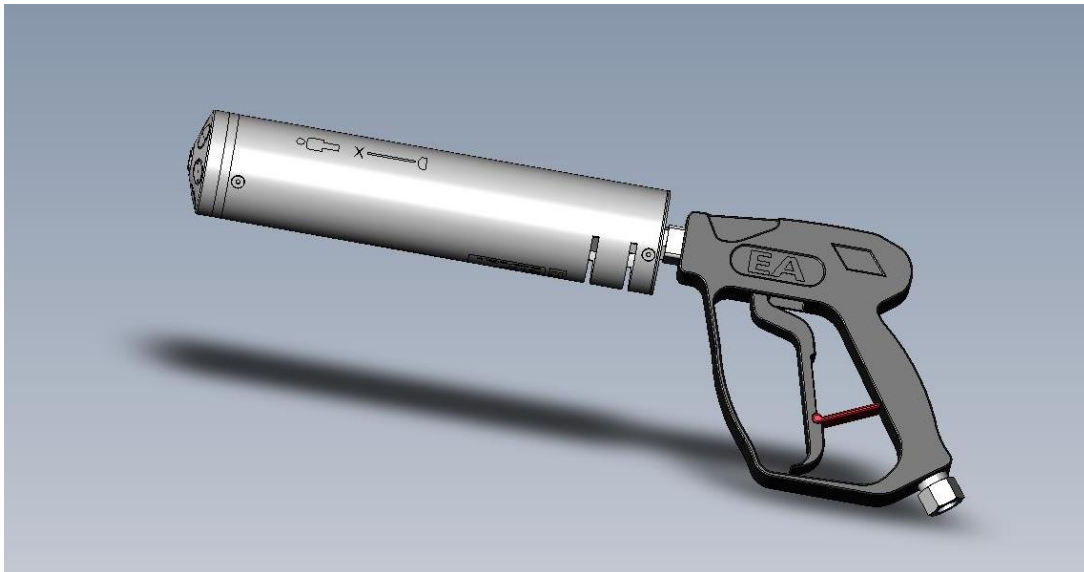

意安消防
EA Fire Fighting

源自意大利的消防技术
Fire Fighting Technology from Italy

意安高压细水雾喷枪 Mist GunJet™

EA Mist GunJet™ HIGH PRESSURE WATER MIST GUN