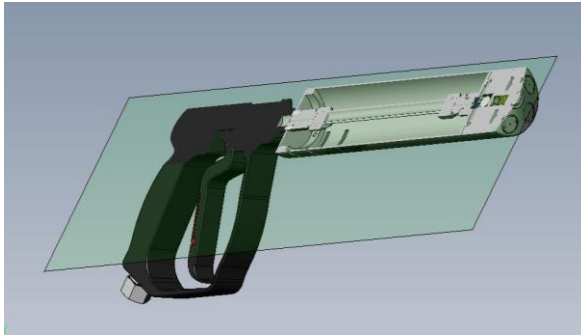

意安消防
EA Fire Fighting

源自意大利的消防技术
Fire Fighting Technology from Italy

EA Mist GunJet™ 系列高压细水雾喷枪参数表
EA Mist GunJet™ high-pressure water mist gun datasheet

尺寸: 508x 174mm (长 x 宽)
Dimensions: 508 x 174mm (L x W)
重量: 3 kg
Weight: 3 kg
最大工作压力: 150BAR (2175 p.s.i.)
Max working pressure: 150BAR (2175 p.s.i.)
接头形式: F G3/8'
Connector type: F G3/8'

卷盘单元尺寸: 500 x 400 x 600mm (长 x 宽 x 高 mm)

Dimensions of hose reel unit: 500 x 400 x 600mm (L x W x H)

高压软管长度: 40M (客户定制: 10M-60M)

Length of high-pressure hose: 40M (Customized: 10M-60M)

高压软管卷盘箱

Cabinet of high-pressure hose reel