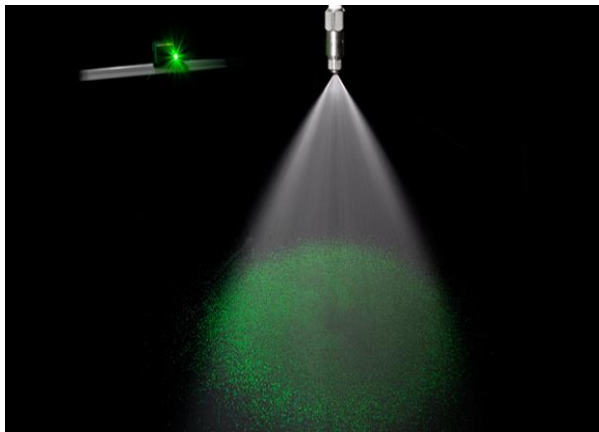

意安消防
EA Fire Fighting

源自意大利的消防技术
Fire Fighting Technology from Italy

意安高压细水雾喷枪 Mist GunJet™

EA Mist GunJet™ HIGH PRESSURE WATER MIST GUN

意安消防
EA Fire Fighting

源自意大利的消防技术
Fire Fighting Technology from Italy

源自意大利的高压细水雾技术，意安消防自有核心技术的喷嘴，EA Mist GunJet™ 喷枪确保最好的雾滴分布，采用最少水量达到最快的灭火效果

The EA core nozzle technology ensures that EA Mist GunJet™ have best droplet distribution and uses the minimum amount of water to achieve the fastest fire suppression